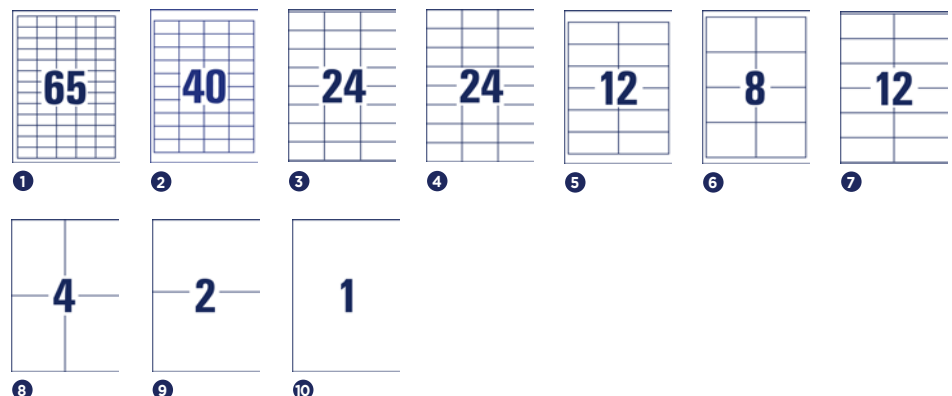

Multipurpose LABELS

MULTIPURPOSE LABELS IN PROMOTION PACK, PERMANENT ADHESIVE, FOR ALL A4 PRINTERS

- White paper labels with reliable adhesion on all kinds of surfaces
- The unique ultragrip technology on the backside of the sheet guarantees a precise printer-feed and jam-free printing
- Perfect printer-run - for laser printers confirmed by TÜV SÜD
- Clear print image without smudging thanks to optimum toner and ink anchoring
- Environmentally friendly: FSC® certified paper
- Easy and quick labelling with our free online templates: avery.eu/print

	ART. NO.	FORMAT MM	APPLICATION EXAMPLES	COLOUR	LABELS/PACK	SHEETS/PACK
1	6121-65	38 x 21,2	For numbering objects	white	4225	50 + 15 EXTRA
2	4780-65	48,5 x 25,4	For corrections and comments	white	2600	50 + 15 EXTRA
3	6602	70 x 36	As address labels	white	1560	50 + 15 EXTRA
4	6605	70 x 37	For updates, e.g. on advertising materials	white	1560	50 + 15 EXTRA
5	4781-65	97 x 42,3	As name badge labels	white	780	50 + 15 EXTRA
6	4782-65	97 x 67,7	For labelling documents	white	520	50 + 15 EXTRA
7	6175-65	105 x 48	For labelling leaflet covers	white	780	50 + 15 EXTRA
8	6601	105 x 148	As self-adhesive instruction manual	white	260	50 + 15 EXTRA
9	6604	210 x 148	For shipping	white	130	50 + 15 EXTRA
10	6603	210 x 297	For labelling folders	white	65	50 + 15 EXTRA

Ultragrip
- jam-free
printing

Trouble-free
printer-run -
TÜV confirmed

Sustainable
paper*