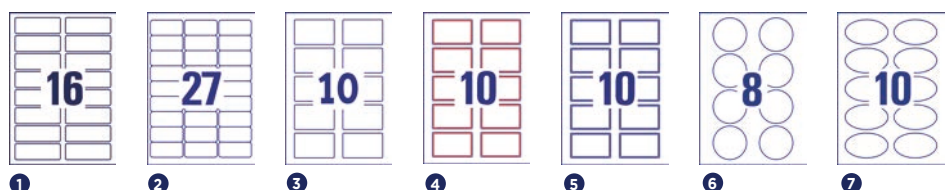

Adhesive-free removable

Made in Germany*

Sticks within a second